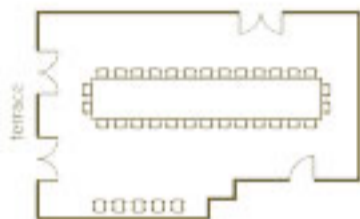

# MEETING ROOMS

OLIBA HALL (70m<sup>2</sup>)  
access to terrace  
*Imperial: 30 people*  
*Theatre: 45 people*  
*Classroom: 30 people*  
*Banquet: 50 people*  
*Cocktail: 50 people*  
4th floor

RESERVED ROOM ADALÉS (20m<sup>2</sup>)  
*Imperial: 14 people*  
*Banquet: 14 people*  
Ground floor